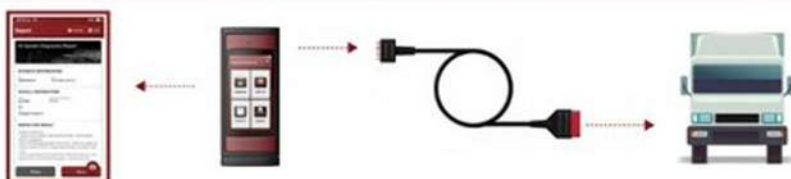

WORKING PRINCIPLE

INTELLIGENT DIAGNOSTIC TOOL FOR TRUCKS

THINKTOOL READER HD IS THE INTELLIGENT DIAGNOSTIC EQUIPMENT NEWLY RELEASED BY THINKCAR FOR THE DIAGNOSIS AND MAINTENANCE OF COMMERCIAL VEHICLES. BASED ON THE ANDROID 10 OS, WITH 1.8GHZ QUAD-CORES CPU, 4GB RAM, 64GB ROM, IT MAKES THE DIAGNOSIS MORE INTELLIGENT THAN EVER. INTEGRATING THE MOST COMMONLY USED SPECIAL FUNCTIONS. WITH EXTENSIVE VEHICLE COVERAGE FOR MORE THAN 31+ US, ASIAN AND EUROPEAN COMMERCIAL VEHICLE MAKES AND MACHINES, COMPLETE CAPABILITIES FOR CODES, LIVE DATA, ACTUATION TESTS, PARAMETER CALIBRATION.

SUPPORT LIST

BOSCH, CATERPILLER, CUMMINS, DOOSAN, DAEWOO, DETROIT, DAF, HYUNDAI, INTERNATIONAL, ISUZU, IVECO, KINGLONG, MAHINDRA, MAN, MITSUBISHI, JCB, MERCEDES-BENZ, RENAULT, SCR, SCANIA, SINOTRUK, TATA, VOLVO, EICHER, SPRINTER, UD, HINO, HOWO, WABCO, KAMAZ, MAZ.

Read Code

Clear Code

Live Data Stream

Version Information

Special Function

Bi-directional Control

OBDI CABLE CONNECTORS